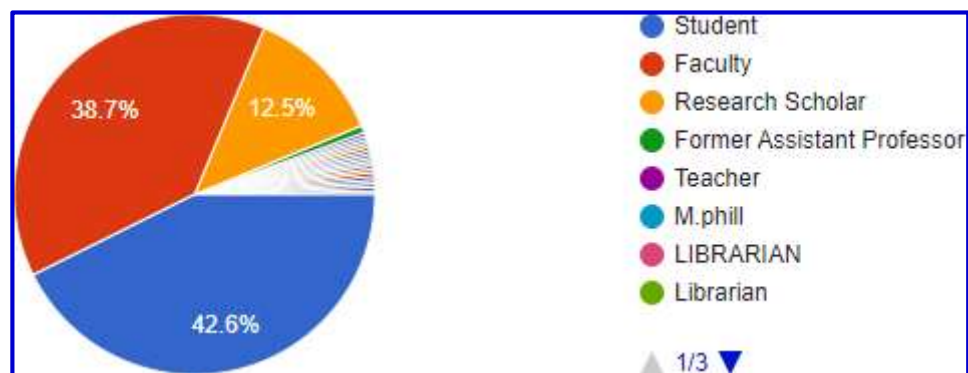

DEPARTMENT : MATHEMATICS
ACTIVITY : WEBINAR
YEAR : 2020 - 2021

Webinar on “Tactics to Crack” CSIR-NET-JRF Exams in Mathematics

Objective:

1. To help the students and Research Scholars to familiarize with the Syllabus and Question Pattern of Competitive Examinations.
2. To train the students to face the UGC/CSIR-NET, UPSC and other competitive Examination with Positivity and Confidence.

Programme Outcome:

1. The students were able to get ideas on the right Strategies, Planning and Dedication while preparing for Competitive Examinations.
2. Students understood the intelligent use of technology for their efficient preparation for cracking the Examinations.

Feedback:

Webinar on “Tactics to Crack” CSIR-NET-JRF Exams in Mathematics on **19.06.2020**