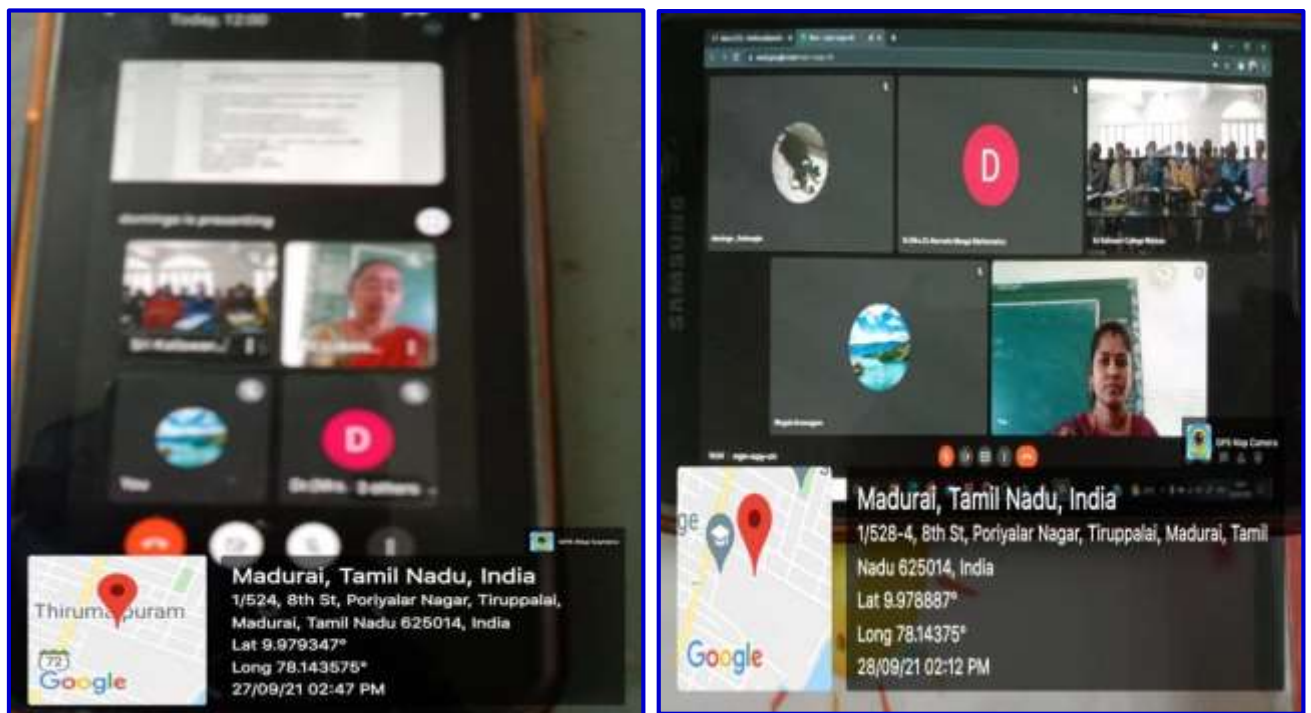

E.M.GOPALAKRISHNAKONEYADAVA WOMEN'S COLLEGE

FEP - HOW TO CRACK SET/CSIR-NET IN MATHEMATICS

Objectives:

- To support to cultivate competency to face the UGC / CSIR-NET, SET Examination.
- To motivate the students and expose them to assorted standards of teaching expertise from various institutions.

Programme Outcome:

On Successful Completion of the programme,

1. Students were assisted on the latest syllabus, examination pattern, previous papers, preparation tips etc.,
2. Students appreciated the different pedagogy of teaching and the academic skills of the exchanged personal.

Screenshots :

MoU FEP - How to Crack SET/CSIR-NET in Mathematics "Algebra" taken by

Dr.R.Mangayarkarasi of EMGYWC - 27.09.2021

"Linear Algebra" taken by Mrs.R.Subanya of EMGYWC - 28.09.2021