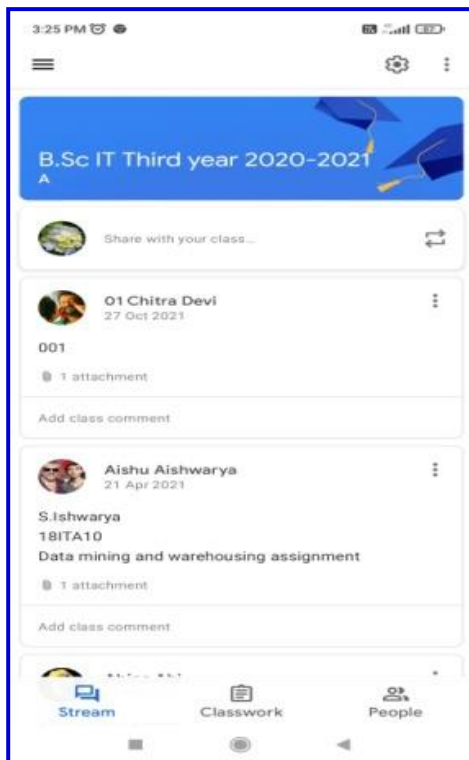

ICT facilities

- Virtual Classroom
- LCD Projector for class room teaching
- Audio – Visual Aids
- Google Classroom
- e-Resources & e- Books
- Free Open Source Software
- PowerPoint presentation
- You Tube

CLASSROOMS WITH LCDs

SMART CLASSROOMS AND INTERACTIVE WHITE BOARD

CLASSROOMS WITH LMS

GOOGLE MEET

WHATSAPP

GOOGLE CLASSROOM

SEMINAR HALLS WITH ICT FACILITIES

Seminar Hall