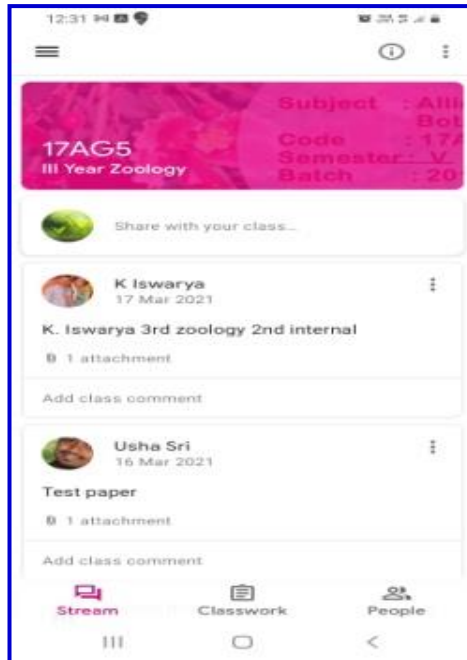

CLASSROOMS WITH LCDs

SMART CLASSROOMS AND INTERACTIVE WHITE BOARD

CLASSROOMS WITH LMS

GOOGLE MEET

WHATSAPP

GOOGLE CLASSROOM

SEMINAR HALLS WITH ICT FACILITIES

Seminar Hall

Conference Hall

SMART CLASSROOM - MASTER TIMETABLE

E.M.G Yadava Women's College, Madurai
Master Time Table for Smart Class Usage

UG (Semester Wise)					
DEPARTMENT	SECTION	CORE (Hours)	ALLIED (Hours)	HOD Signature	
B.A (History)					
I Year	T.M	6	3	<i>T. Hemza</i>	
	E.M	6	3		
II Year	T.M	6	3		
	E.M	6	3		
III Year	T.M	6	3		
	E.M	6	3		
B.A (English)					
Regular					
I Year		6	3	<i>S. Anis</i>	
II Year		6	3		
III Year		6	3		
Self Finance					
I Year		6	3		
II Year		6	3		
III Year		6	3		
B.Sc(Zoology)					
I Year		6	3	<i>G. Indira Kumari</i>	
II Year		6	3		
III Year		6	3		
B.Com (Regular)					
I Year		6	3	<i>K. Radharamani</i>	
II Year		6	3		
III Year		6	3		
B.Com (Self Finance)					
I Year		6	3		
II Year		6	3		
III Year		6	3		
B.Com (Computer Application)					
I Year	A	6	3		
	B	6	3		
	C	6	3		
II Year	A	6	3		
	B	6	3		
	C	6	3		
III Year	A	6	3		
	B	6	3		
	C	6	3		
B.Sc Mathematics (Regular)					
I Year		6	3	<i>P. Sifa</i>	
II Year		6	3		
III Year		6	3		
Self Finance					
I Year		6	3		
II Year		6	3		
III Year		6	3		