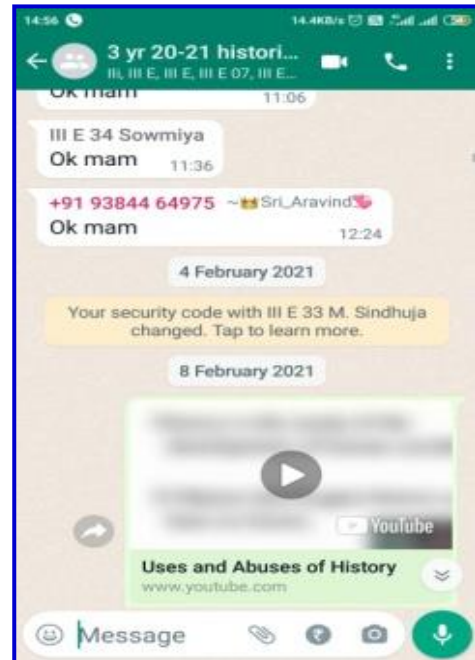

CLASSROOMS WITH LCDs

SMART CLASSROOMS AND INTERACTIVE WHITE BOARD

CLASSROOMS WITH LMS

GOOGLE MEET

WHATSAPP

GOOGLE CLASSROOM

SEMINAR HALLS WITH ICT FACILITIES

Seminar Hall

Conference Hall

SMART CLASSROOM - MASTER TIMETABLE

E.M.G Yadava Women's College, Madurai
Master Time Table for Smart Class Usage

UG (Semester Wise)					
DEPARTMENT	SECTION	CORE (Hours)	ALLIED (Hours)	HOD Signature	
B.A (History)					
I Year	T.M	6	3	<i>T. Hemza</i>	
	E.M	6	3		
II Year	T.M	6	3		
	E.M	6	3		
III Year	T.M	6	3		
	E.M	6	3		
B.A (English)					
Regular					
I Year		6	3	<i>S. Anis</i>	
II Year		6	3		
III Year		6	3		
Self Finance					
I Year		6	3		
II Year		6	3		
III Year		6	3		
B.Sc(Zoology)					
I Year		6	3	<i>G. Indira Kumari</i>	
II Year		6	3		
III Year		6	3		
B.Com (Regular)					
I Year		6	3	<i>K. Radharamani</i>	
II Year		6	3		
III Year		6	3		
B.Com (Self Finance)					
I Year		6	3		
II Year		6	3		
III Year		6	3		
B.Com (Computer Application)					
I Year	A	6	3		
	B	6	3		
	C	6	3		
II Year	A	6	3		
	B	6	3		
	C	6	3		
III Year	A	6	3		
	B	6	3		
	C	6	3		
B.Sc Mathematics (Regular)					
I Year		6	3	<i>P. Sifa</i>	
II Year		6	3		
III Year		6	3		
Self Finance					
I Year		6	3		
II Year		6	3		
III Year		6	3		