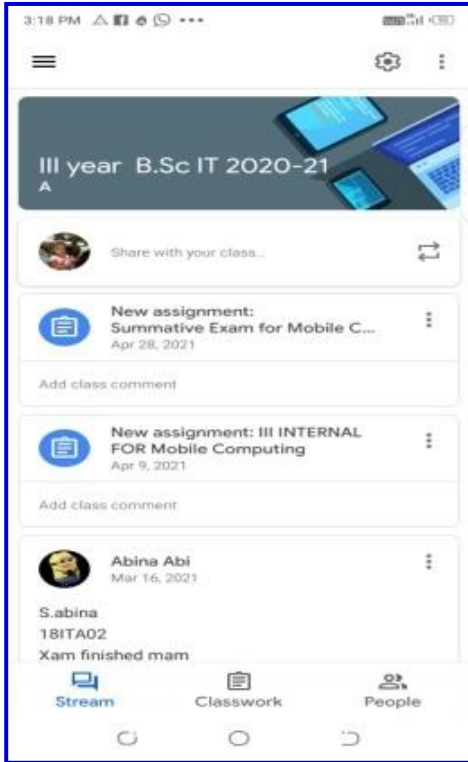

ICT facilities

- Virtual Classroom
- LCD Projector for class room teaching
- Audio – Visual Aids
- Google Classroom
- e-Resources & e- Books
- Free Open Source Software
- PowerPoint presentation
- You Tube

CLASSROOMS WITH LCDs

SMART CLASSROOMS AND INTERACTIVE WHITE BOARD

CLASSROOMS WITH LMS

GOOGLE MEET

WHATSAPP

GOOGLE CLASSROOM

SEMINAR HALLS WITH ICT FACILITIES

Seminar Hall